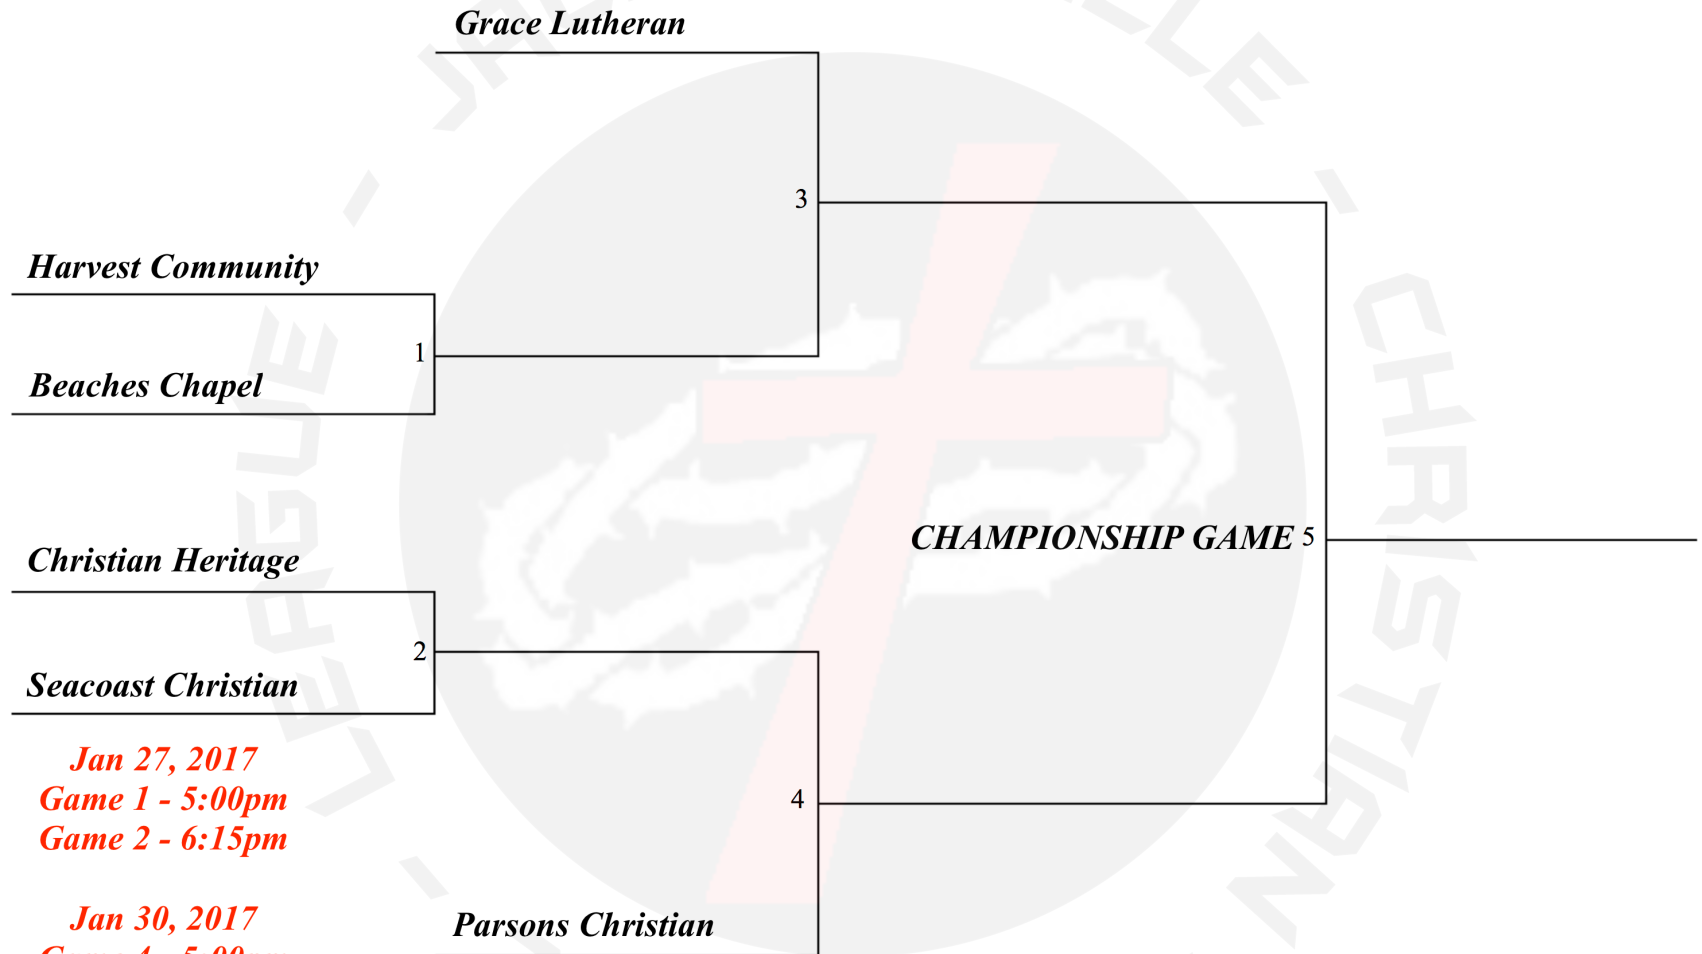

**2016 - 2017 JCAL
NorthEast Divisional Tournament**

GATE Adult-\$3 Student \$2

**Jan 27, 2017
Game 1 - 5:00pm
Game 2 - 6:15pm**

**Jan 30, 2017
Game 4 - 5:00pm
Game 3 - 6:15pm**

**Jan 31, 2017
Game 5 - 5:00pm**

**All games will be played at the following location:
Grace Lutheran School
12200 McCormick Rd.
Jacksonville, FL 32225**